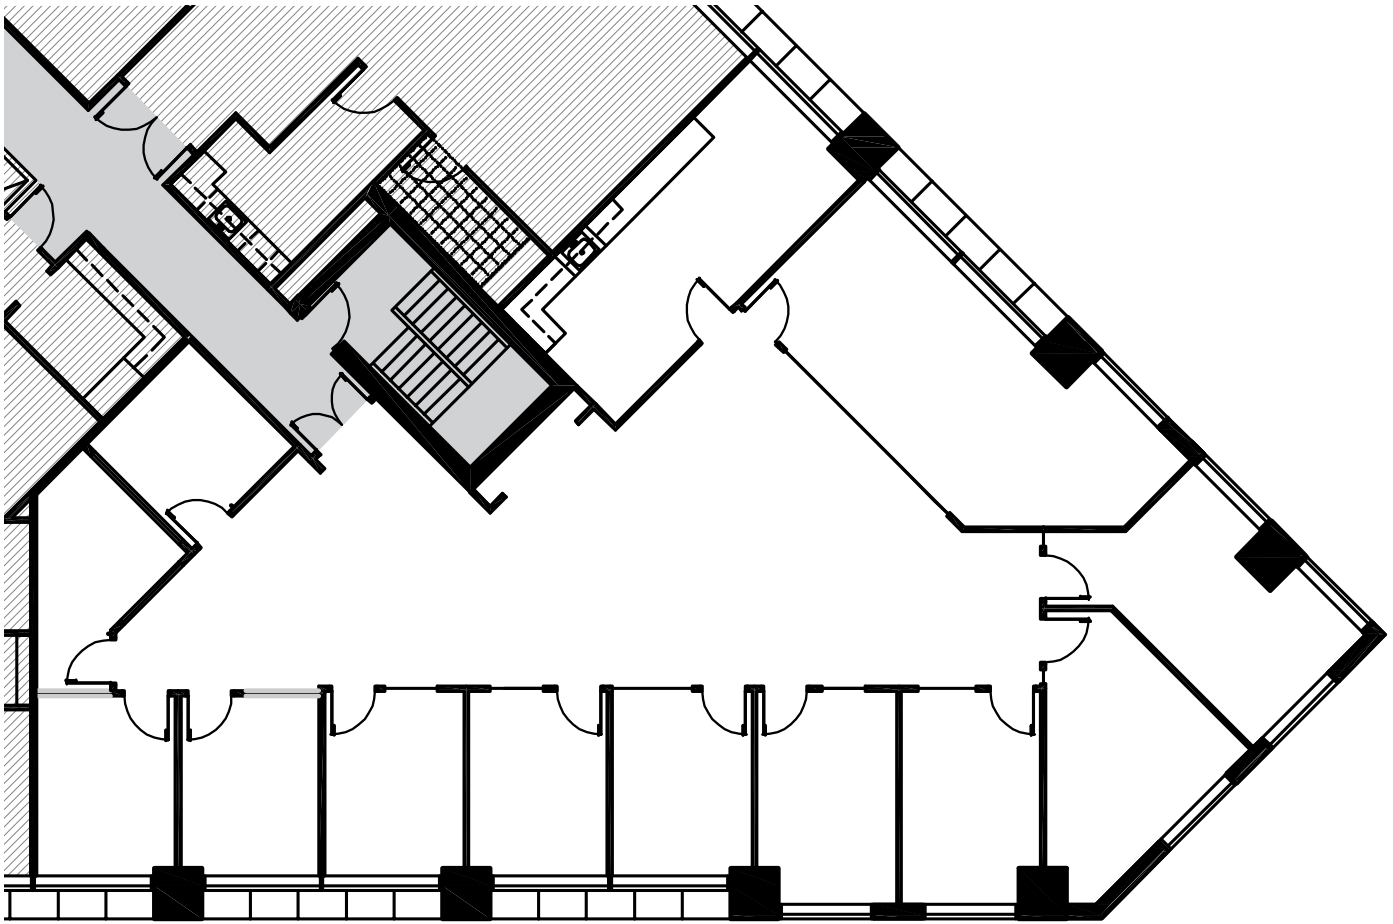

THE CITADEL

3200 Cherry Creek South Drive

Sixth Floor:

Suite 670 4,028 RSF

Suite Location

For more information, please contact our exclusive agents:

Pete Staab 303.260.4346 Pete.Staab@nmrk.com

Nathan Johnson 303.260.4380 Nathan.Johnson@nmrk.com