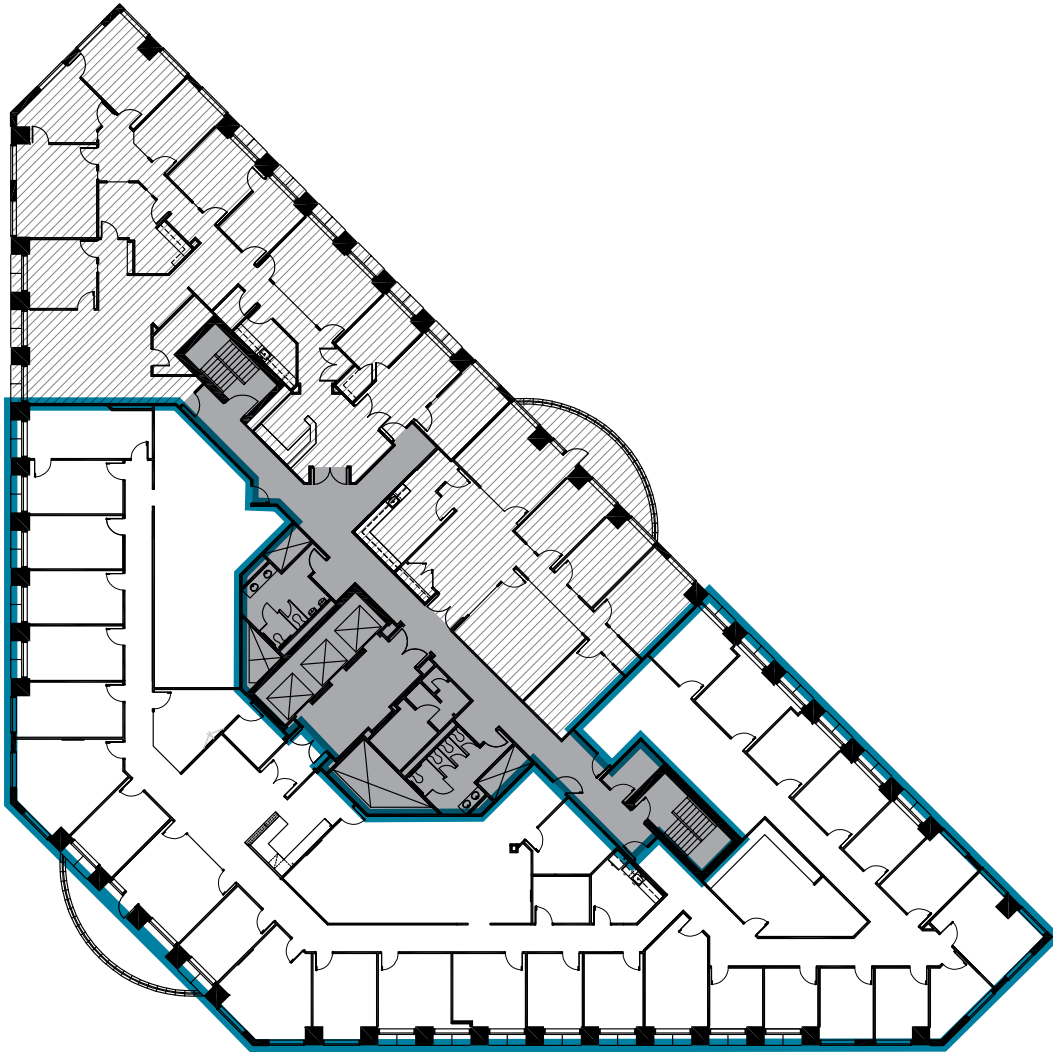

THE CITADEL

3200 Cherry Creek South Drive

Seventh Floor:

Suites 700

12,825 RSF

For more information, please contact our exclusive agents:

Pete Staab 303.260.4346 Pete.Staab@nmrk.com

Nathan Johnson 303.260.4380 Nathan.Johnson@nmrk.com